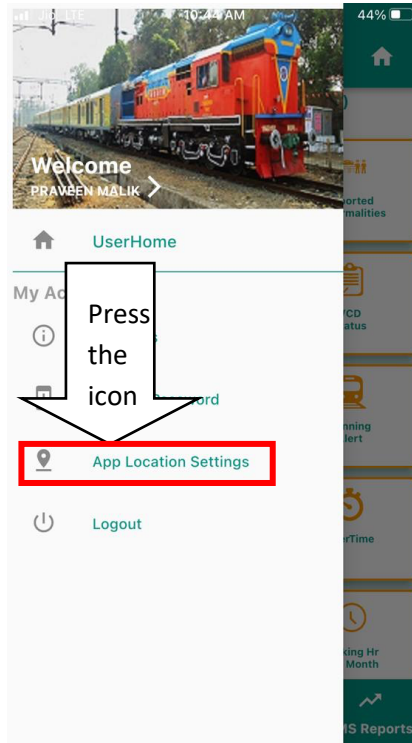

App Location Setting (CHALAK DAL)

Press the icon

LocationPermission should not show denied/deniedforever

Service enabled should show true