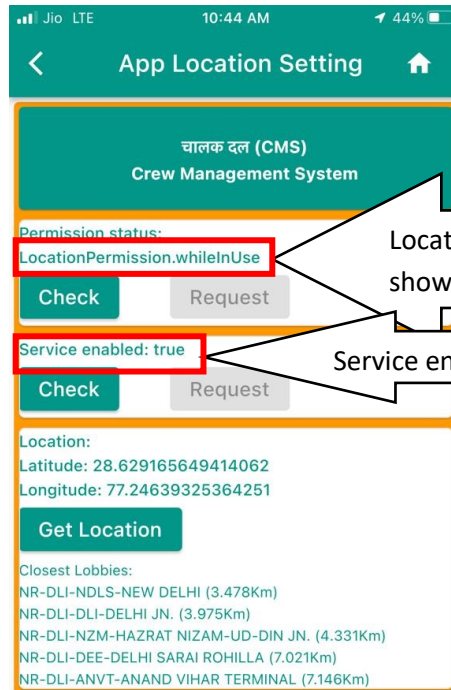

App Location Setting (CHALAK DAL)

Press the icon

LocationPermission should not show denied/deniedforever

Service enabled should show true