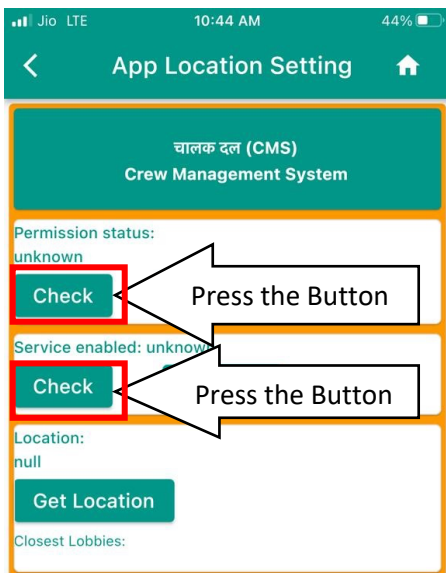

App Location Setting (CHALAK DAL)

Press the icon

LocationPermission should not show denied/deniedforever

Service enabled should show true